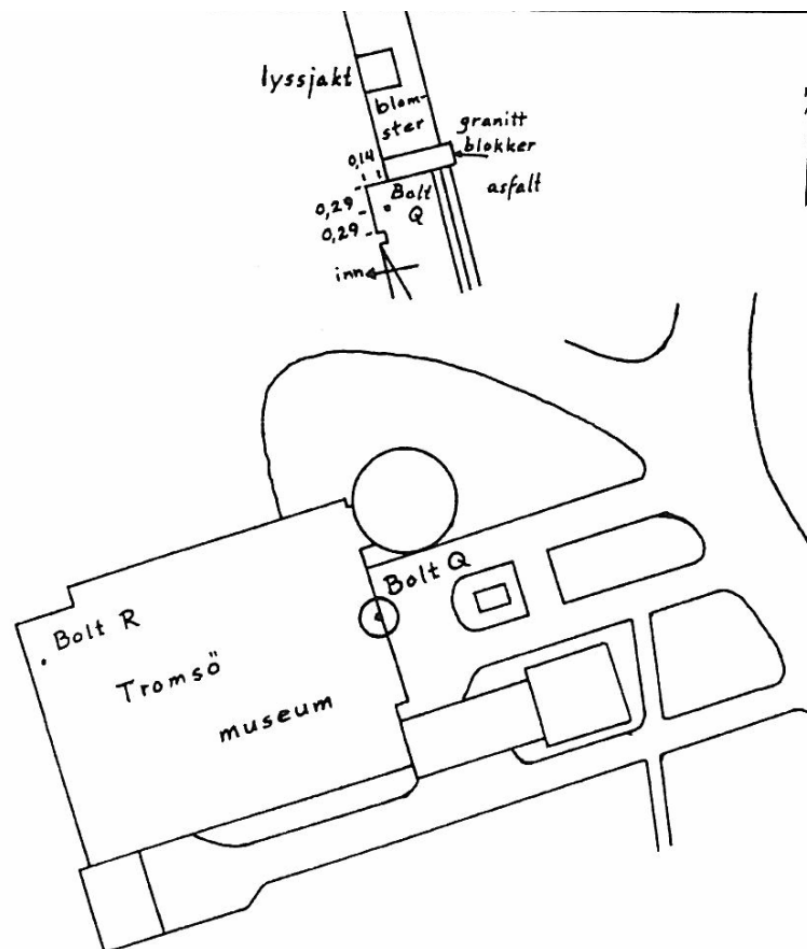

## GRAVITY STATION: 813 Tromsø Q

Coordinates (° ' "): 69 38 05 18 54 50

Elevation (m): 29.61

Gravity value (mGal): 982551.45

Monumentation: Bolt

Tromsø museum, Norway. Bolt with collar and little head. In the stone slab in the north side of the top stair area outside the main entrance to the Tromsø Museum, 2.3 km south-southwest Tromsø Cathedral. 0.29 m south of the granite block that make up the northern marking of the stairs and 0.14 m east of the wall. In the same building as Tromsø R.