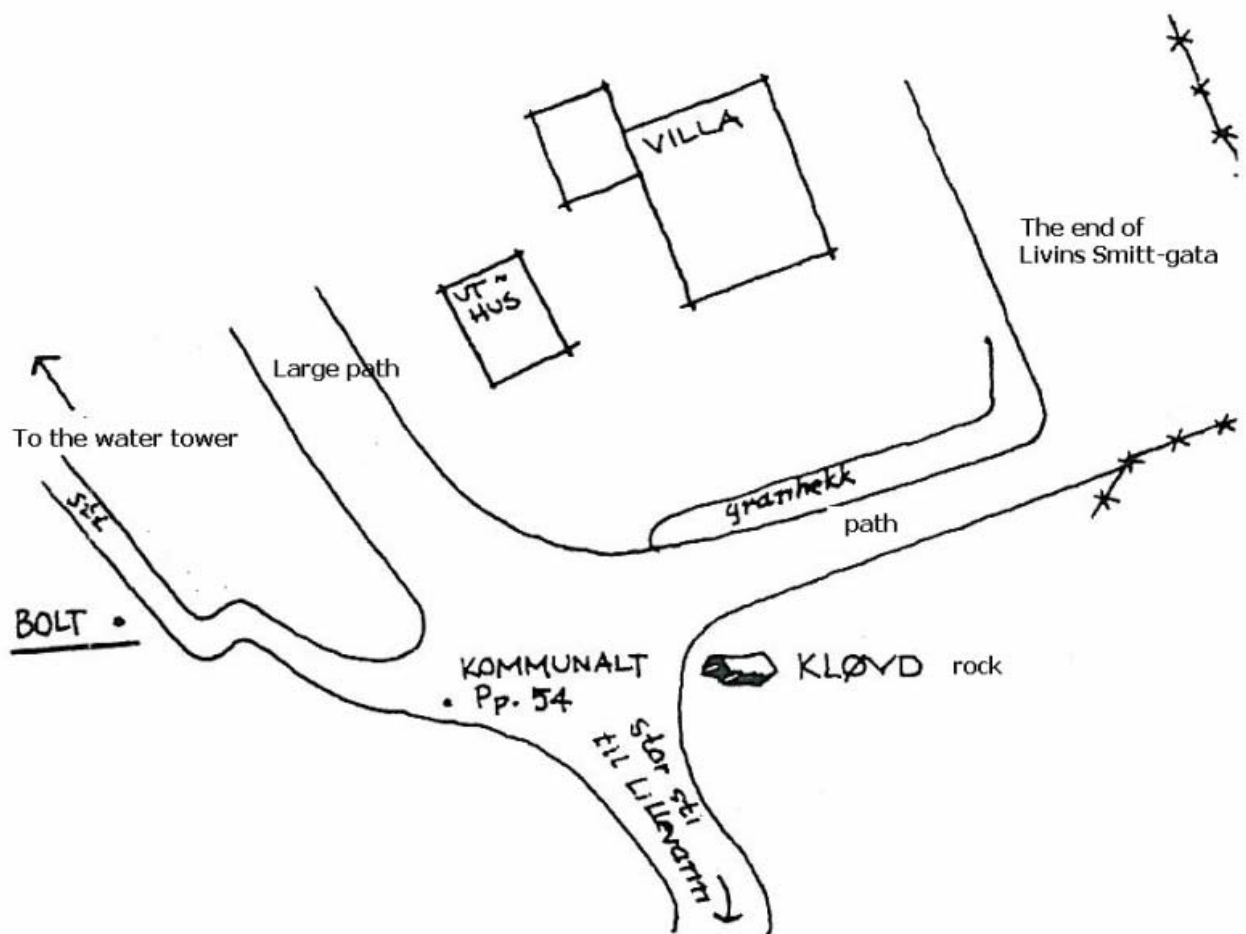

GRAVITY STATION: 811 Florø Q

Coordinates (° ' "): 61 35 41 05 01 56

Elevation (m): 30.022

Gravity value (mGal): 982042.81

Monumentation: Bolt

Lillevann in Florø, Norway. Bolt with collar and large head. To a small rocky outcrop with almost horizontal plateau, at Lillevann in Florø. Approx. 150 m south-southeast from the church, approx. 60 m north of Lillevann. 16.5 m north-northwest of "kommunalt bolt Pp 54" (measured diagonally). Approx. 1 m south-southwest from path going to the water tower.

Described by:
B.G. Harsson 1973