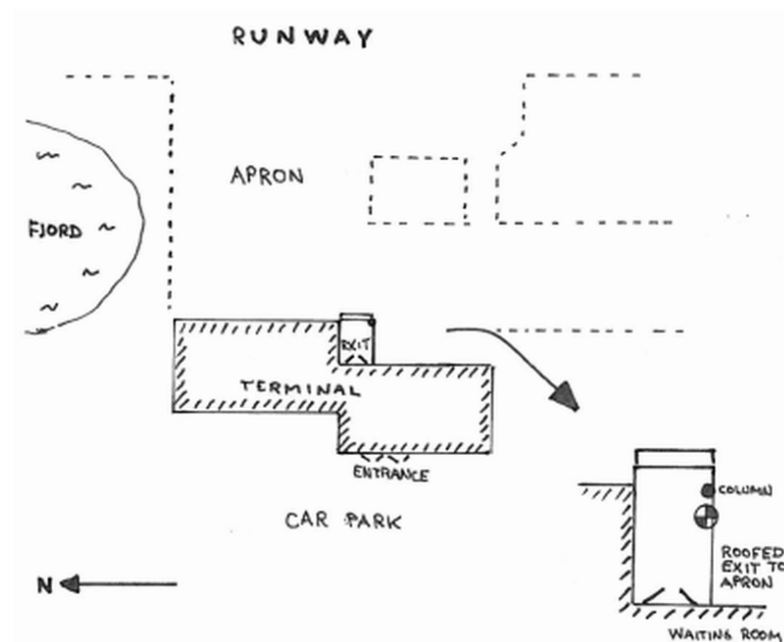

GRAVITY STATION: GI 861 Iceland / Akureyri Airport

Coordinates (° ' "): 65 41 -18 03

Elevation (m):

Gravity value (mGal): 982337.47

Monumentation: Bronze Plate

Akureyri Airport. On concrete platform at exit to aircraft, ca. 20 cm above ground level, behind column to roofing. Monumented with small bronze plate stamped "OS 1968 5218".

Tied enroute from Mestersvig to Reykjavik using two LCR gravimeters 1982.

Described by:
RF 1982