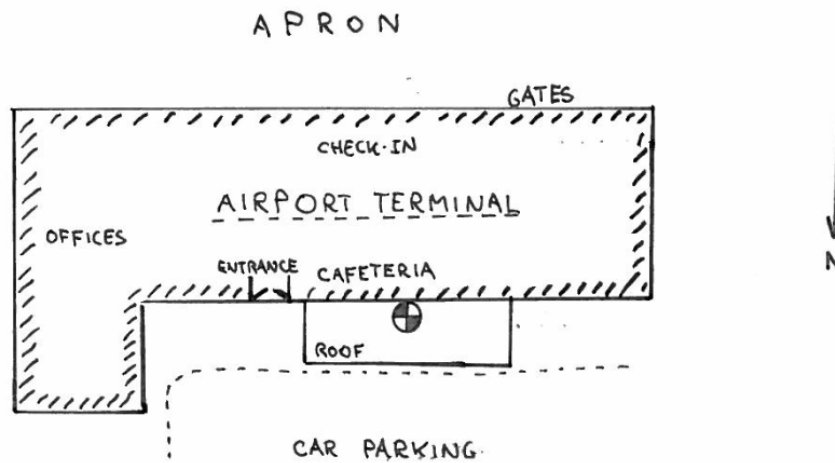

GRAVITY STATION: GI 860 Iceland / Reykjavik L

Coordinates (° ' "): 64 07 54 -21 56 48

Elevation (m): 13.7

Gravity value (mGal): 982263.33

Monumentation:

Reykjavik Airport. Station located to the right of the main entrance, on concrete in front of the middle of 9 large windows to the cafeteria. No monumentation was found in 1982 at the site.