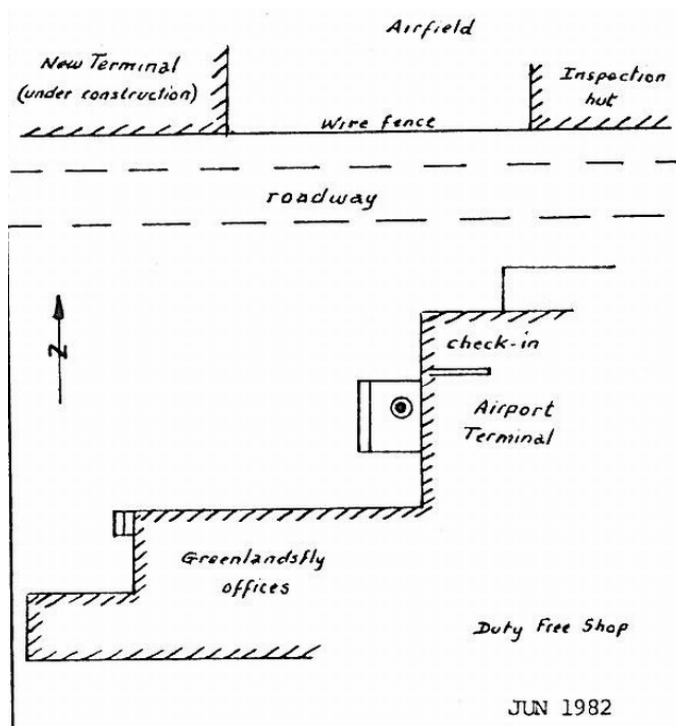

GRAVITY STATION: 88206 Narssarssuaq old air terminal

Coordinates (° ' "): 61 09 48 -45 25 30

Elevation (m): 30

Gravity value (mGal): 981921.89

Monumentation: Canadian plate

Narssarssuaq, old air terminal (new under construction summer 1982). On concrete platform to the right of the main entrance, below mail box. Monumented with EPB aluminium disc.