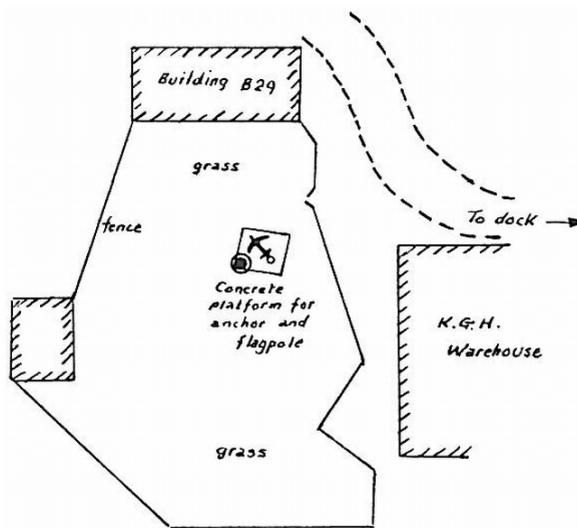

GRAVITY STATION: 88204 Qaqortoq Memorial Anchor

Coordinates (° ' "): 60 43 11 -46 02 31

Elevation (m): 6

Gravity value (mGal): 981925.03

Monumentation:

Qaqortoq. On concrete platform for memorial anchor and flagpole, at the SW corner.