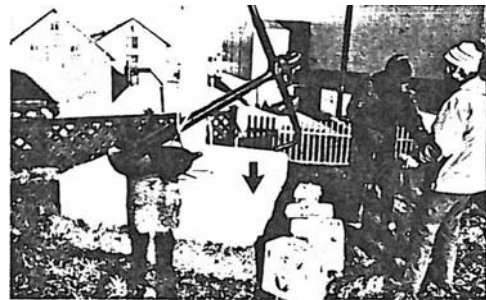

GRAVITY STATION: 88204 Qaqortoq Memorial Anchor

Coordinates (° ' "): 60 43 11 -46 02 31

Elevation (m): 6

Gravity value (mGal): 981925.03

Monumentation:

Qaqortoq. On concrete platform for memorial anchor and flagpole, at the SW corner.