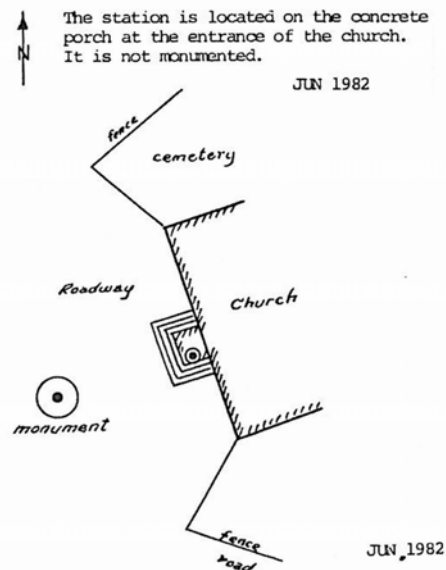

GRAVITY STATION: 88203 Paamiut Church

Coordinates (° ' "): 61 59 43 -49 40 18

Elevation (m): 6

Gravity value (mGal): 982051.10

Monumentation:

Paamiut church, at concrete porch at the entrance to the church, between the two pillars supporting the small roof covering the entrance.

Datum: IGSN71

Described by:
RF, KE, PW 1982