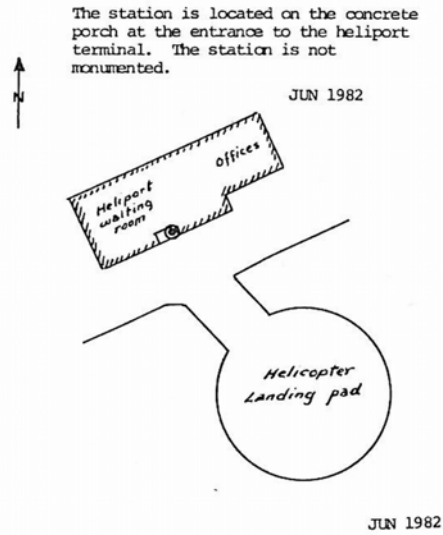

GRAVITY STATION: 88202 Paamiut Heliport

Coordinates (° ' "): 61 59 47 -49 40 01

Elevation (m): 10

Gravity value (mGal): 982049.14

Monumentation:

Paamiut heliport. At concrete step at entrance to heliport waiting room, below mail box.
Not monumented.