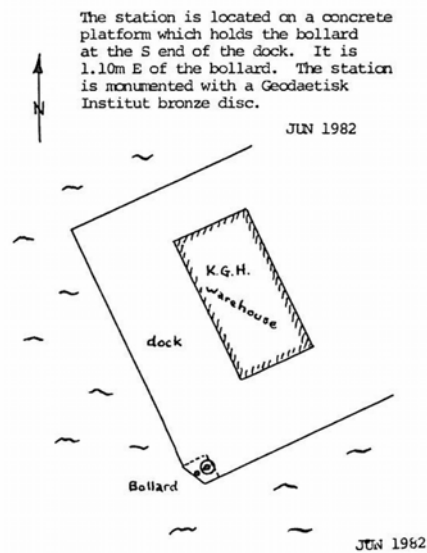

## GRAVITY STATION: 88201 Paamiut Dock

Coordinates (° ' "): 61 59 47 -49 40 46

Elevation (m): 3

Gravity value (mGal): 982052.56

Monumentation: Bronze plate

The station is located on a concrete platform to the bollard at the S end of the dock, 1.10 m E of the bollard, 15 cm above dock level. Momumented by GI bronze disc.