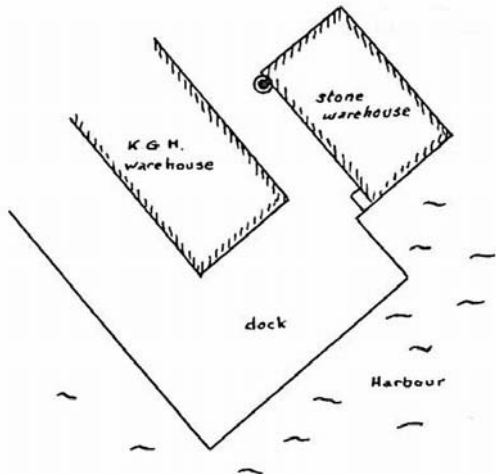

## GRAVITY STATION: 88111 Qaqortoq Dock

Coordinates (° ' "): 60 43 10 -46 02 26

Elevation (m): 3

Gravity value (mGal): 981925.44

Monumentation: Bronze plate

Qaqortoq harbour. Near SW corner of stone house (B65) adjacent to pier. Established 1950 with bronze sheet, situated in wall approx. 1 m above station.

↑  
N  
The station is located at the NW corner of the stone warehouse. It is monumented by a Geodaetisk Institut bronze disc affixed to the wall, approximately 1m above ground level.

JUN 1982

Datum: IGSN71