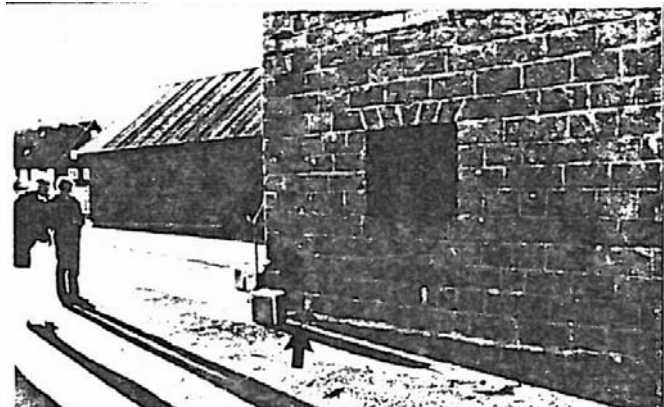

Datum: IGSN71

Described by:
RF, KE, PW 1982