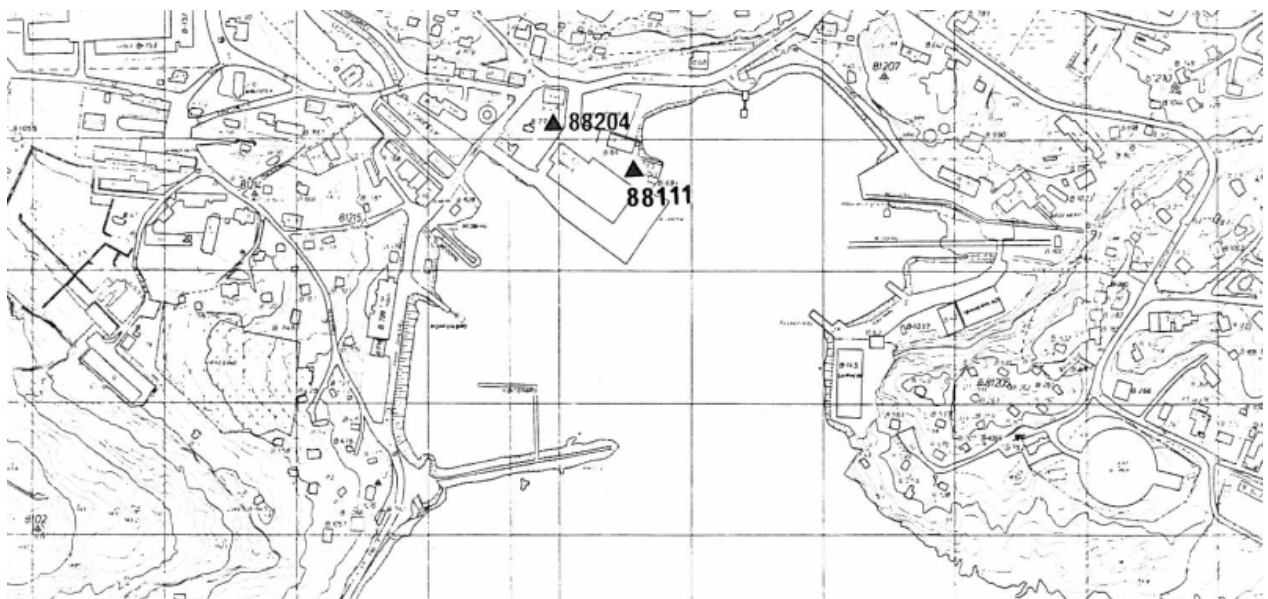

## GRAVITY STATION: 88111 Qaqortoq Dock

Coordinates (° ' "): 60 43 10 -46 02 26

Elevation (m): 3

Gravity value (mGal): 981925.44

Monumentation: Bronze plate

Qaqortoq harbour. Near SW corner of stone house (B65) adjacent to pier. Established 1950 with bronze sheet, situated in wall approx. 1 m above station.

↑  
N  
The station is located at the NW corner of the stone warehouse. It is monumented by a Geodaetisk Institut bronze disc affixed to the wall, approximately 1m above ground level.

JUN 1982

Datum: IGSN71