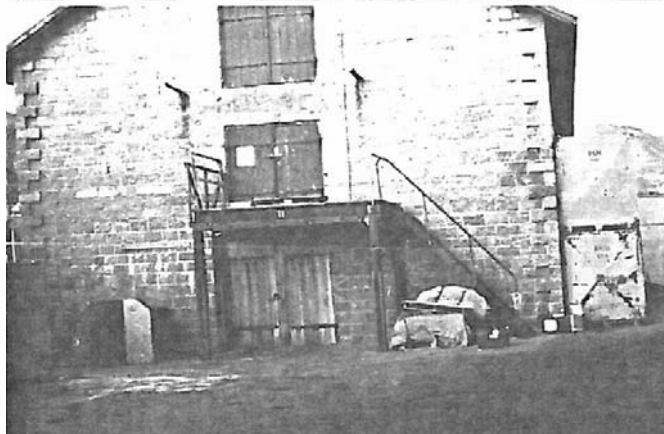

Datum: IGSN71

Described by:
RF, KE, PW 1982