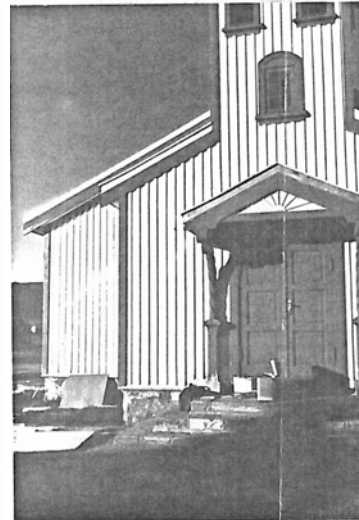

Datum: IGSN71

Described by:
RF, KE, PW 1982