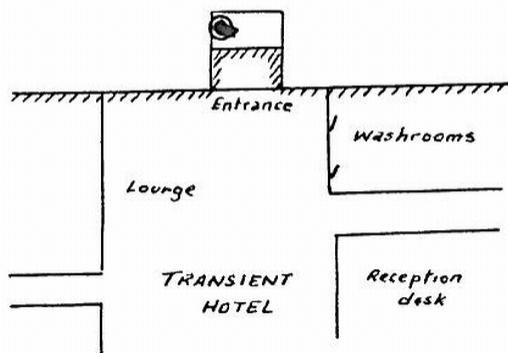

GRAVITY STATION: 88106 Narssarssuaq Transit Hotel

Coordinates (° ' "): 61 08 54 -45 25 54

Elevation (m): 25

Gravity value (mGal): 981926.83

Monumentation: Aluminium plate

Narssarssuaq, transit hotel. Station located on tiles at concrete platform at the roofcovered main entrance. Monumented with EPB aluminium plate, affixed to the wall immediately above the station.