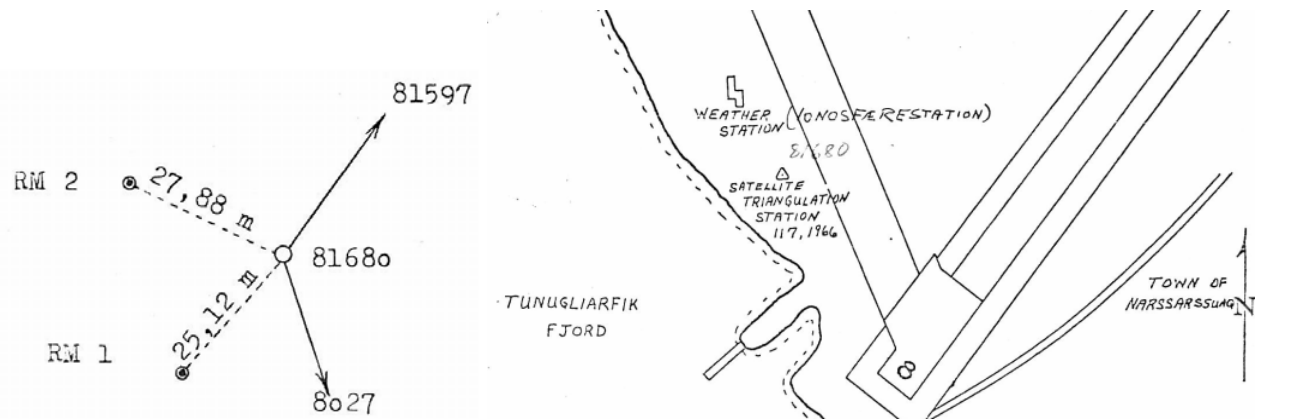

### GRAVITY STATION: 81680 Satellite station Narssarssuaq

Coordinates (° ' "): 61 09 30 -45 26 36

Elevation (m): 2.9

Gravity value (mGal): 981931.40

Monumentation: Bronze plate

Narssarssuaq. American satellite station. Bronze plate in concreting, two extra point (RM1 and RM2) as shown on sketch. The station is located 400 m north-northwest of the south-western end of the runway and 120 m south-southeast of the weather station.