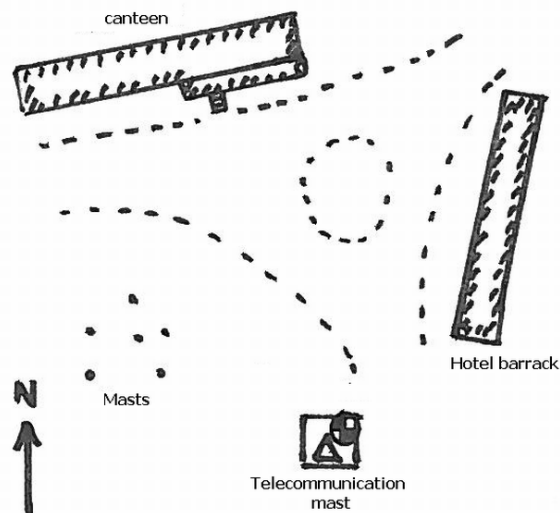

GRAVITY STATION: 78207 Kulusuk telemast

Coordinates (° ' "): 65 34 45 -37 08 39

Elevation (m): 8

Gravity value (mGal):

Monumentation: Bolt

Kulusuk airport, east Greenland. On concrete platform (1.5 x 1.5 m) carrying a large, triangular antenna mast, ca. 20 m SW of the hotel barrack, E of airport office. Monumented by cobber bolt.

Described by:
RF, TIHA 1982