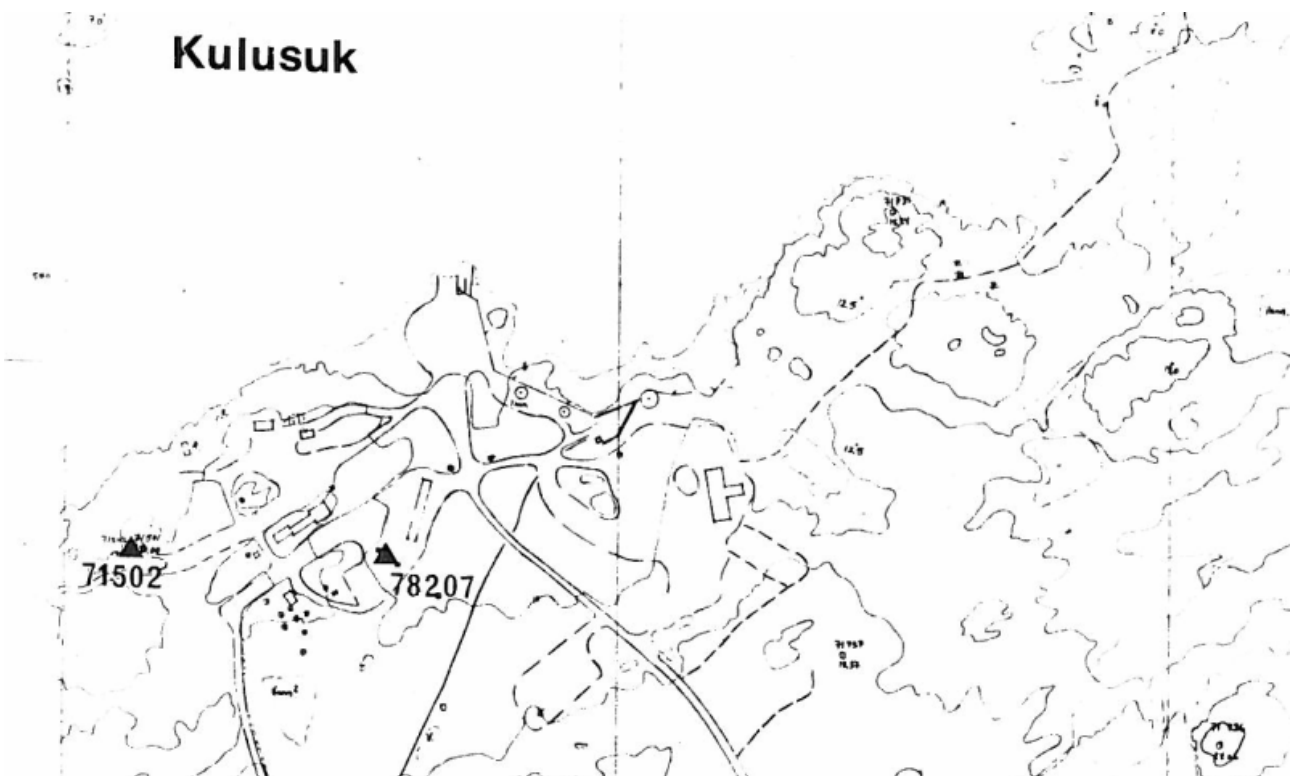

GRAVITY STATION: 78207 Kulusuk telemast

Coordinates (° ' "): 65 34 45 -37 08 39

Elevation (m): 8

Gravity value (mGal):

Monumentation: Bolt

Kulusuk airport, east Greenland. On concrete platform (1.5 x 1.5 m) carrying a large, triangular antenna mast, ca. 20 m SW of the hotel barrack, E of airport office. Monumented by cobber bolt.