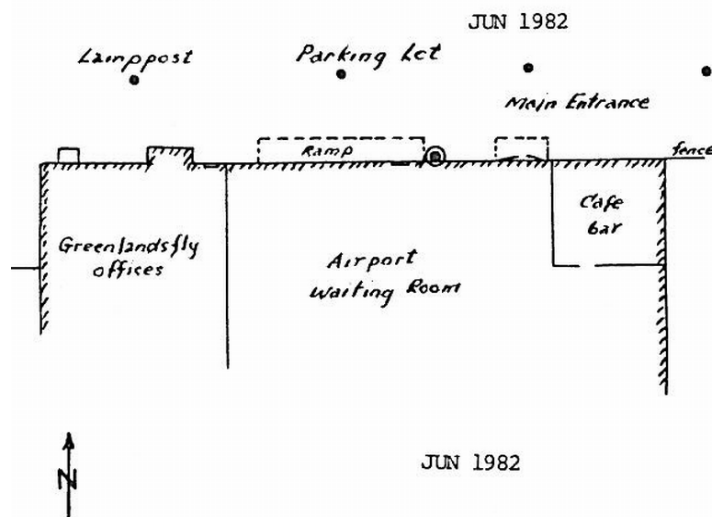

GRAVITY STATION: 78206 Nuuk Airport

Coordinates (° ' "): 64 11 35 -51 40 42

Elevation (m): 85

Gravity value (mGal): 982172.68

Monumentation: Canadian plate

Nuuk airport. Station on hard gravel to the right of the main entrance, approx. 23 cm below level on concrete edge for entrance. Monumented by EPB disc affixed to the face of the footings immediately above the station.

The station is located on hard gravel between the entrance and ramp on the parking side of the Airport Terminal building. It is monumented by an aluminum disc fixed to the face of the footings immediately above the station.