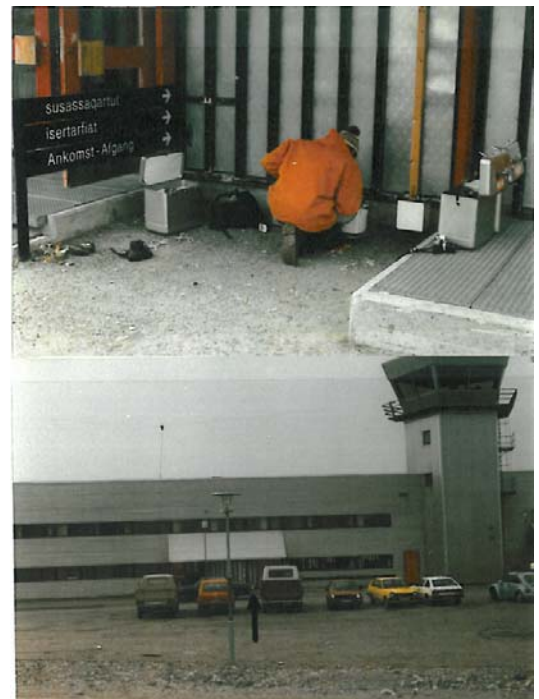

GRAVITY STATION: 78206 Nuuk Airport

Coordinates (° ' "): 64 11 35 -51 40 42

Elevation (m): 85

Gravity value (mGal): 982172.68

Monumentation: Canadian plate

Nuuk airport. Station on hard gravel to the right of the main entrance, approx. 23 cm below level on concrete edge for entrance. Monumented by EPB disc affixed to the face of the footings immediately above the station.

The station is located on hard gravel between the entrance and ramp on the parking side of the Airport Terminal building. It is monumented by an aluminum disc fixed to the face of the footings immediately above the station.