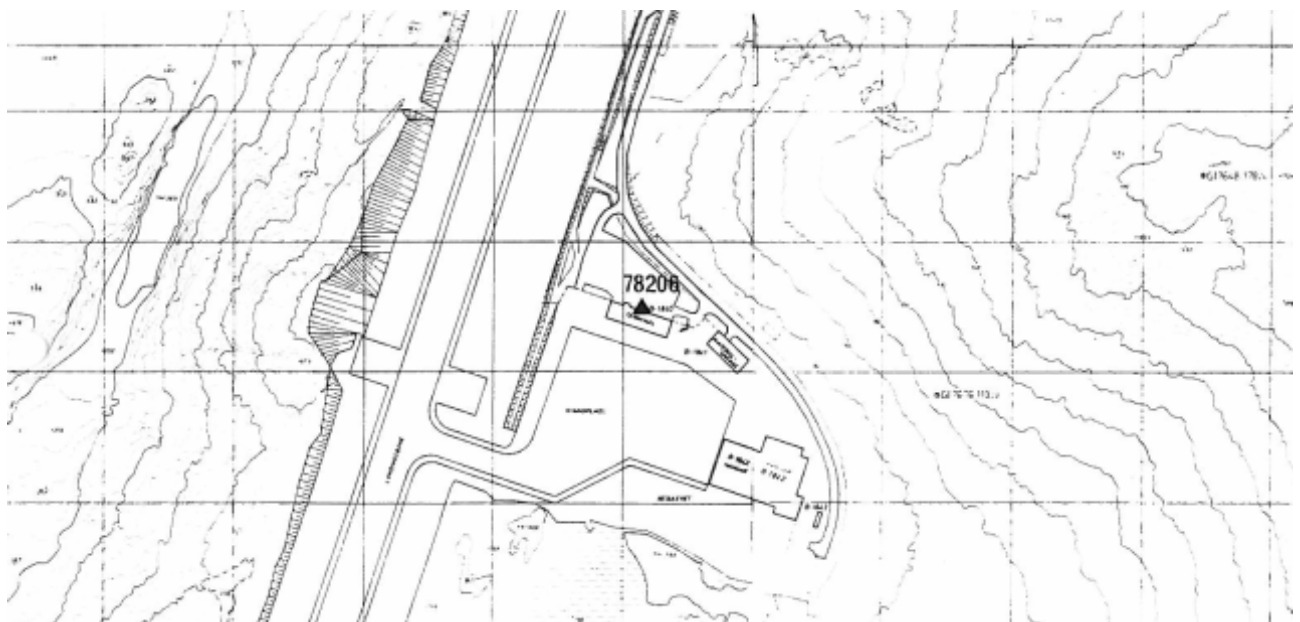

GRAVITY STATION: 78206 Nuuk Airport

Coordinates (° ' "): 64 11 35 -51 40 42

Elevation (m): 85

Gravity value (mGal): 982172.68

Monumentation: Canadian plate

Nuuk airport. Station on hard gravel to the right of the main entrance, approx. 23 cm below level on concrete edge for entrance. Monumented by EPB disc affixed to the face of the footings immediately above the station.

The station is located on hard gravel between the entrance and ramp on the parking side of the Airport Terminal building. It is monumented by an aluminum disc fixed to the face of the footings immediately above the station.

Datum: IGSN71

Described by:
RF, KE, PW 1982