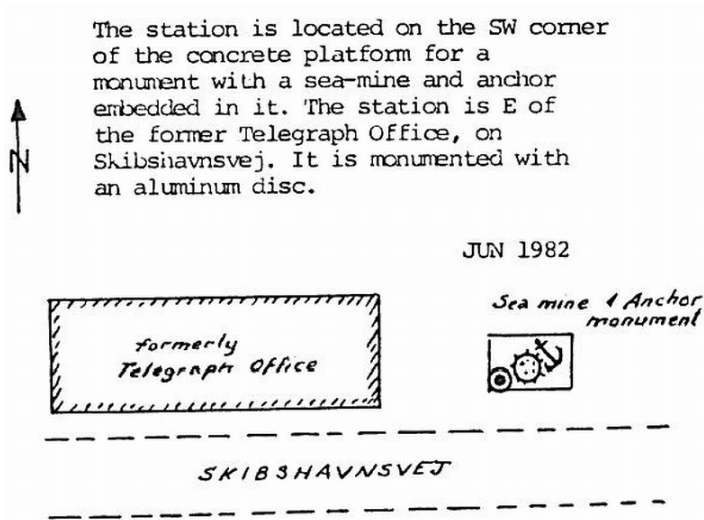

GRAVITY STATION: 78205 Nuuk Sea Mine

Coordinates (° ' "): 64 10 43 -51 44 38

Elevation (m): 24

Gravity value (mGal): 982191.26

Monumentation: Aluminium plate

Nuuk. Memorial anchor at Skibhavnsvej next to old post office. Station at tiles in NW-corner of memorial foundation. Monumented by Canadian disc. Station is approx. 3 m north of GI levelling point 7040, monumented by bronze plate.