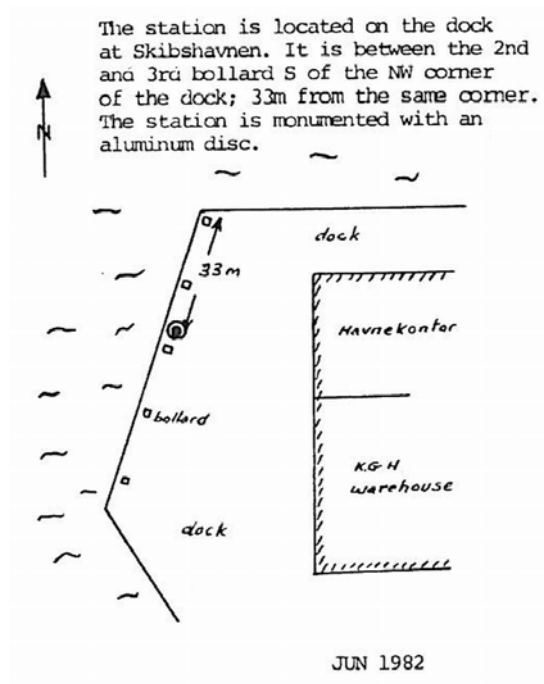

GRAVITY STATION: 78204 Nuuk Dock

Coordinates (° ' "): 64 10 22 -51 43 34

Elevation (m): 4

Gravity value (mGal): 982191.47

Monumentation: Canadian plate

Nuuk dock. At edge of pier on front of harbour office (havnekontor), 60 cm from wood at edge. Red painted spot, monumented by EPB aluminium disc.

Datum: IGSN71

Described by:
RF, KE, PW 1982