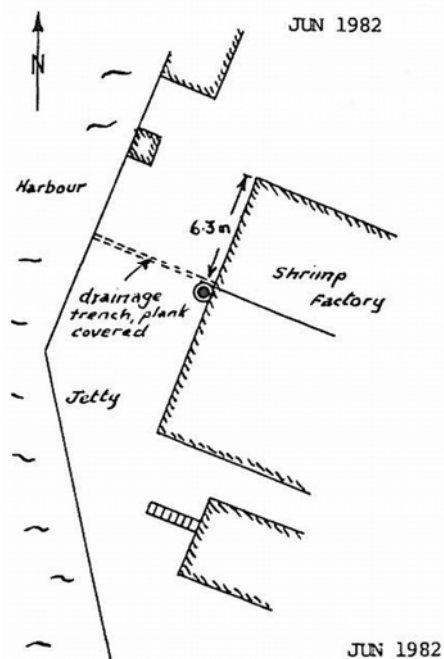

## GRAVITY STATION: 78203 Maniitsoq Fish Factory

Coordinates (° ' "): 65 24 52 -52 54 26

Elevation (m): 3

Gravity value (mGal): 982294.94

Monumentation:

Old GI gravity station at fish factory, at corner of building "E" (extended with a wooden structure to the north). Station on concrete, 30 cm from the end wall and 30 cm from the plank-covered drainage trench.

The station is located at the shrimp processing factory. It is against the wall, 6.3m S of the NW corner of the building, at the junction of the wall and a drainage trench. The station is not monumented.