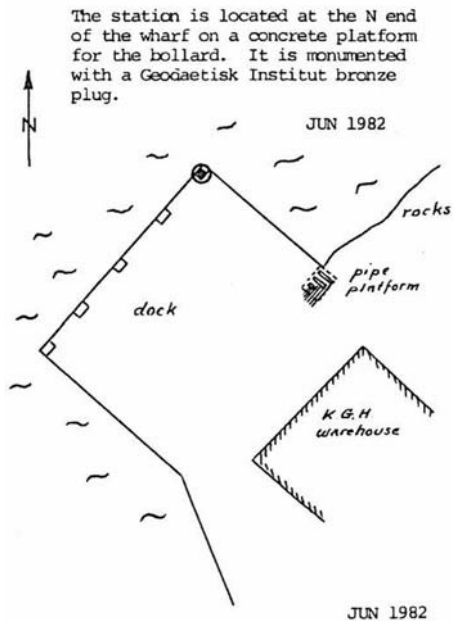

## GRAVITY STATION: 78201 Maniitsoq Dock

Coordinates (° ' "): 65 24 46 -52 54 15

Elevation (m): 4

Gravity value (mGal): 982293.24

Monumentation: Bronze plate

Maniitsoq dock. On bollard foundation in the NW-corner of the wharf. Monumented with a GI bronze plate.

Datum: IGSN71

Described by:  
RF, KE, PW 1982