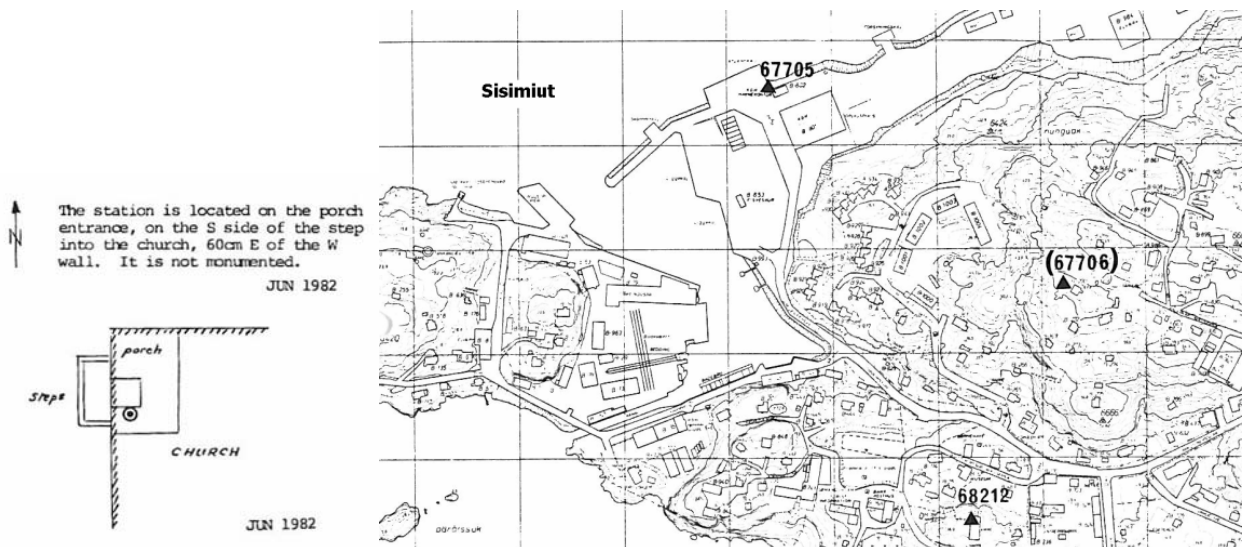

GRAVITY STATION: 68212 Sisimiut Church

Coordinates (° ' "): 66 56 21 -53 40 32

Elevation (m): 37.13

Gravity value (mGal): 982405.26

Monumentation:

Sisimiut church. In the porch to the right of the entrance on concrete floor, 60 cm from the W-wall and 20 cm from the edge to the depression at the main doors.

Datum: IGSN71

Described by:
RF, KE, PW 1982