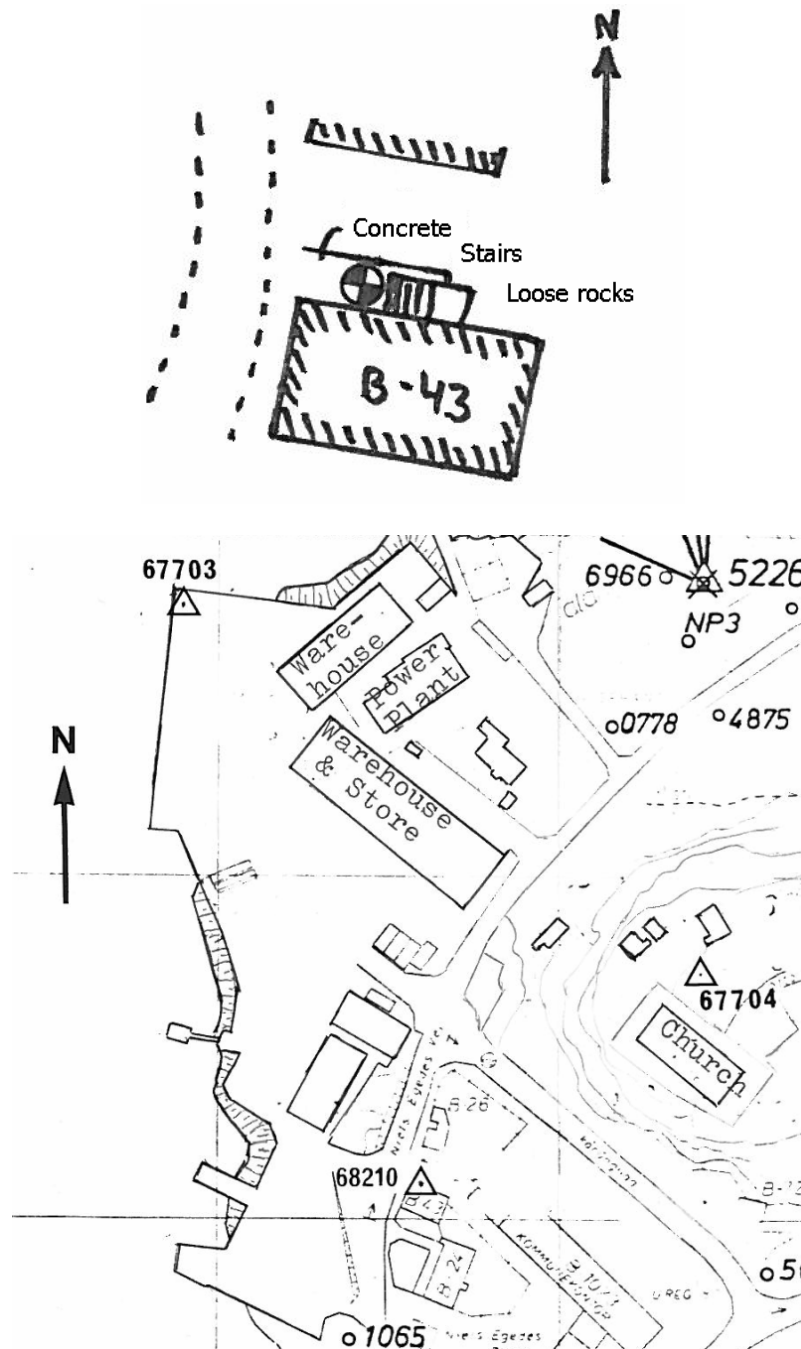

GRAVITY STATION: 68210 Aasiaat Building B-43 KGH

Coordinates (° ' "): 68 42 35 -52 52 35

Elevation (m): 5

Gravity value (mGal): 982478.85

Monumentation:

Aasiaat. On concrete in front of wooden stairs on the north side of building B-43 KGH. Old GI gravity station "Aasiaat II".

Datum: IGSN71

Described by:
RF 1982