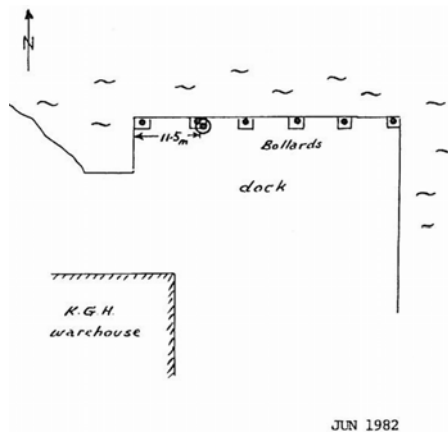

GRAVITY STATION: 68207 Qasigiannuit Dock

Coordinates (° ' "): 68 48 59 -51 12 25

Elevation (m): 3

Gravity value (mGal): 982477.64

Monumentation: Bronze Plate

Qasigiannuit dock. On concrete foundation to 2. bollard from N on the E-side of the dock.

The station is located on the concrete platform of the 2nd bollard, 11.5m E of the NW corner of the dock. The station is monumented with a Geodaetisk Institut bronze plug.

JUN 1982

Datum: IGSN71

Described by:
RF, KE, PW 1982