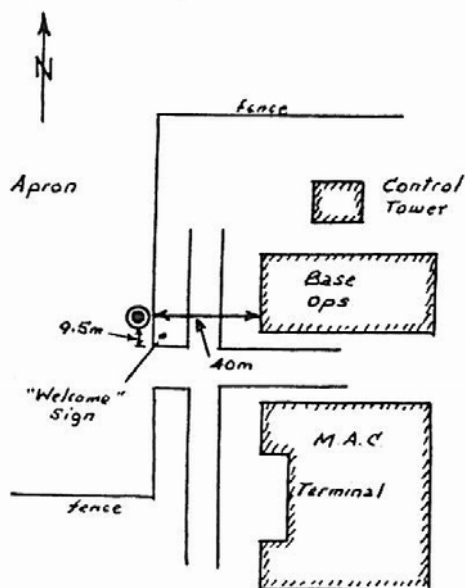

GRAVITY STATION: 68204 Kangerlussuaq SAB apron

Coordinates (° ' "): 67 00 48 -50 42 36

Elevation (m): 46

Gravity value (mGal): 982369.95

Monumentation:

Kangerlussuaq Air Base, on apron (tarmac surface) in front of Base Ops. bldg. 2m north of the end of the "welcome" sign, 90 cm W of the small fence. Weak redpainted letters "20". Stn. probably at the site of 22270 K (description erroneous), but gravity approx. 0.16 mgal too low.