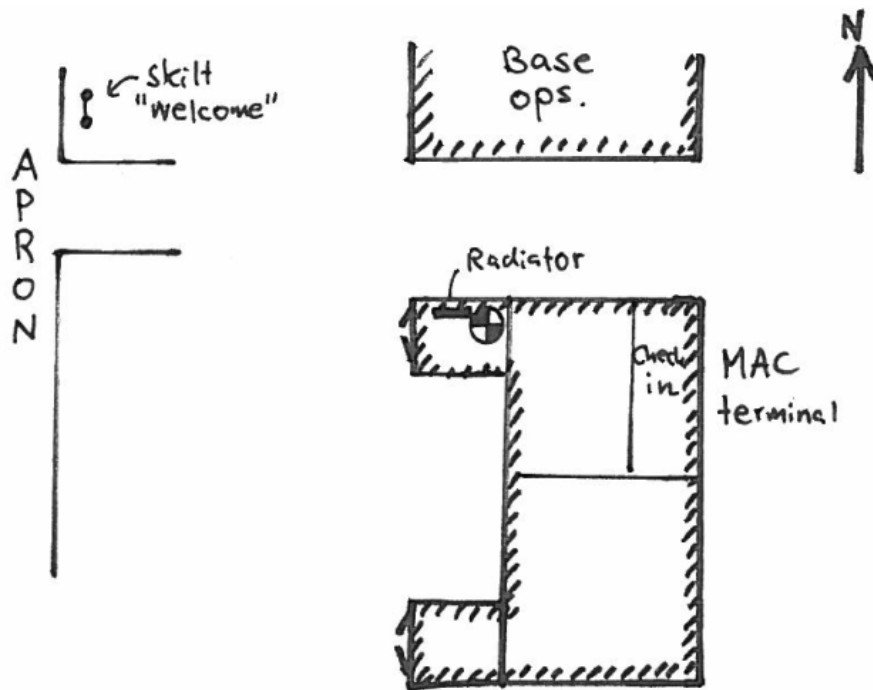

GRAVITY STATION: 68203 Kangerlussuaq MAC-terminal

Coordinates (° ' "): 67 00 48 -50 42 30

Elevation (m): 46

Gravity value (mGal): 982370.11

Monumentation: Bolt

Kangerlussuaq Air Base, MAC terminal. In porch, NE-corner on concrete floor.
Monumented by small copper bolt.