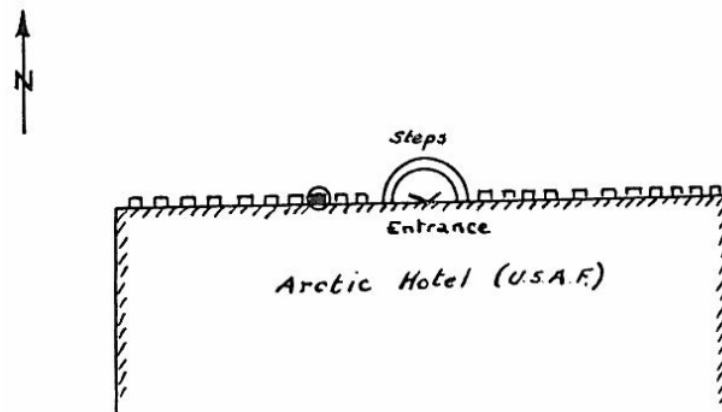

GRAVITY STATION: 68202 Kangerlussuaq "Arctic"

Coordinates (° ' "): 67 00 42 -50 42 00

Elevation (m): 34

Gravity value (mGal): 982372.95

Monumentation:

Kangerlussuaq Air Base, Hotel "Arctic". On concrete pillar no. 3 to the right of the main entrance, no. 12 from the W corner of the building. Station on top of pillar, approx. 80 cm above ground level. Not monumented.