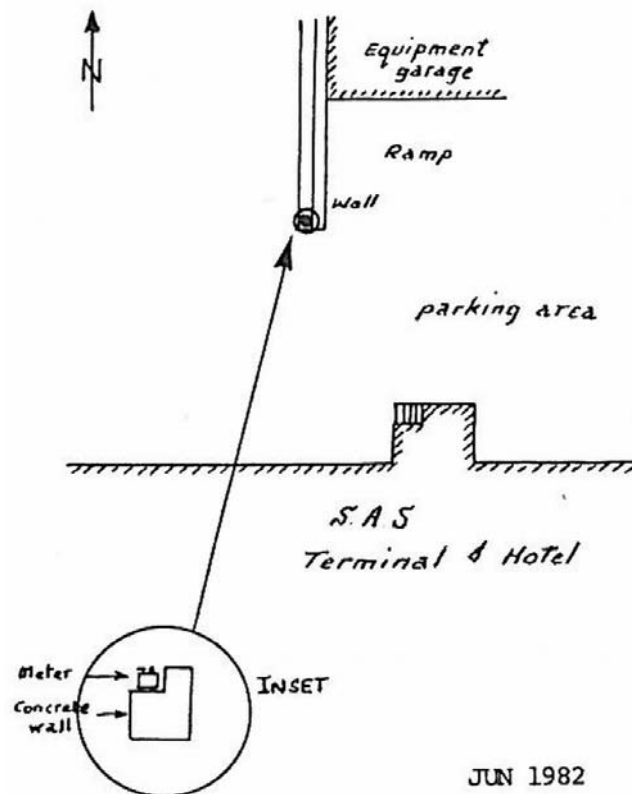

GRAVITY STATION: 68201 Kangerlussuaq Terminal

Coordinates (° ' "): 67 01 24 -50 42 00

Elevation (m): 49

Gravity value (mGal): 982367.63

Monumentation: Bronze plate

Kangerlussuaq. Outside SAS terminal, on a ledge of a concrete wall extending south of a garage building N of the combined hotel/terminal building. Station is 1 m from the south end of the small wall, approx. 45 cm above ground level.

Datum: IGSN71

Described by:
RF, KE, PW 1982