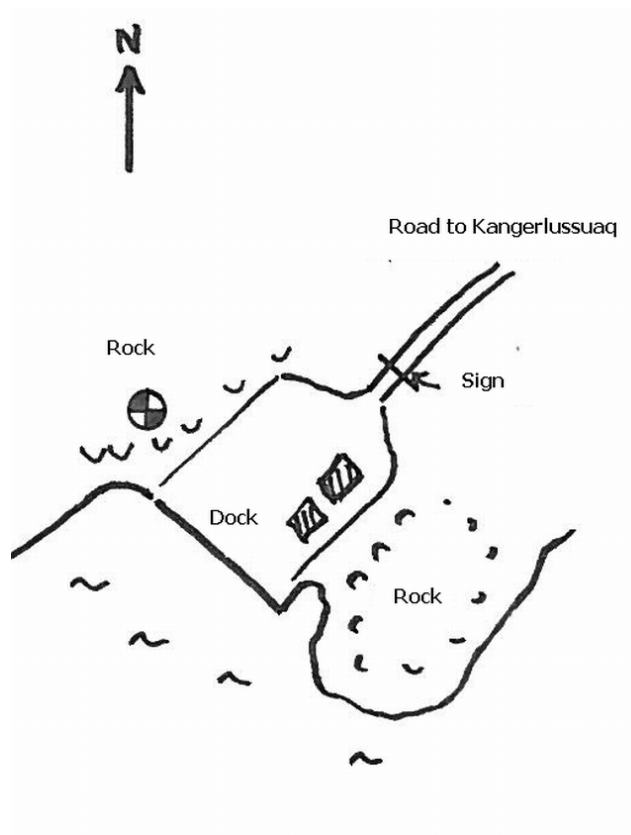

GRAVITY STATION: 68101 Kangerlussuaq Harbour

Coordinates (° ' "): 66 58 12 -50 57 18

Elevation (m): 10

Gravity value (mGal): 982374.97

Monumentation: Bronze plate

Kangerlussuaq harbour (Camp Lloyd). On a small knoll approx. 100-150 m NW of wharf, monumented by GI bronze plate and re-painted square and arrow. Old GI gravity station, probably identical to IGB Sondrestrom L, although IGB description is misleading (IGSN gravity value deviates 0.07 mGal from 1982-adjustment value).

Datum: IGSN71

Described by:
RF, KE, PW 1982