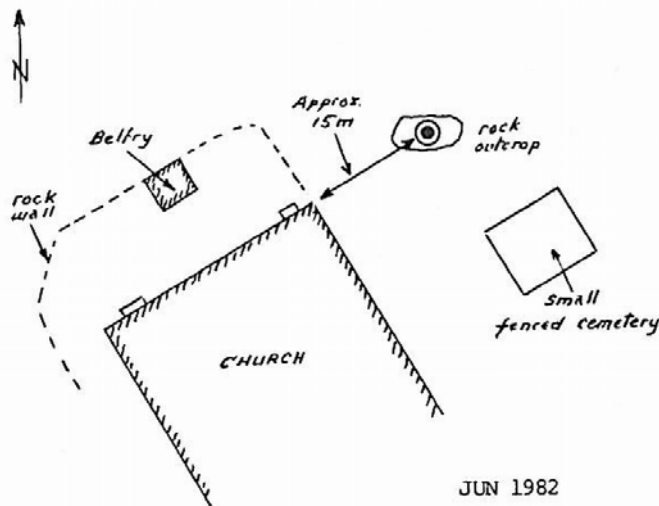

GRAVITY STATION: 67704 Aasiaat Church

Coordinates (° ' ") : 68 42 37 -52 52 28

Elevation (m): 16

Gravity value (mGal): 982476.64

Monumentation: GTO

Aasiaat. GTO-station (nr. 5781). White circle and black ring. About 15 m NE of northern corner of church.

The station is located on a rock outcrop approximately 15m NE of the N corner of the church. It is monumented with a white painted circle within a black ring.

JUN 1982

Datum: IGSN71

Described by:
RF, KE, PW 1982