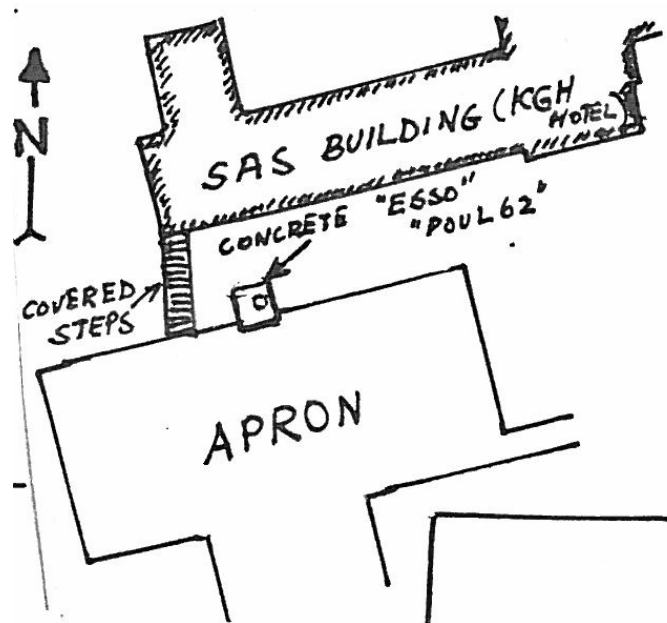

## GRAVITY STATION: 67701 Kangerlussuaq Apron

Coordinates (° ' "): 67 01 24 -50 41 54

Elevation (m): 49

Gravity value (mGal): 982368.47

Monumentation:

Kangerlussuaq. Station situated in front of SAS-building. On square concrete lid over fuel depot (marked "Poul 62"). Iron lid marked ESSO used for instrument.

Datum: IGSN71

Described by:  
RF, KE, PW 1982