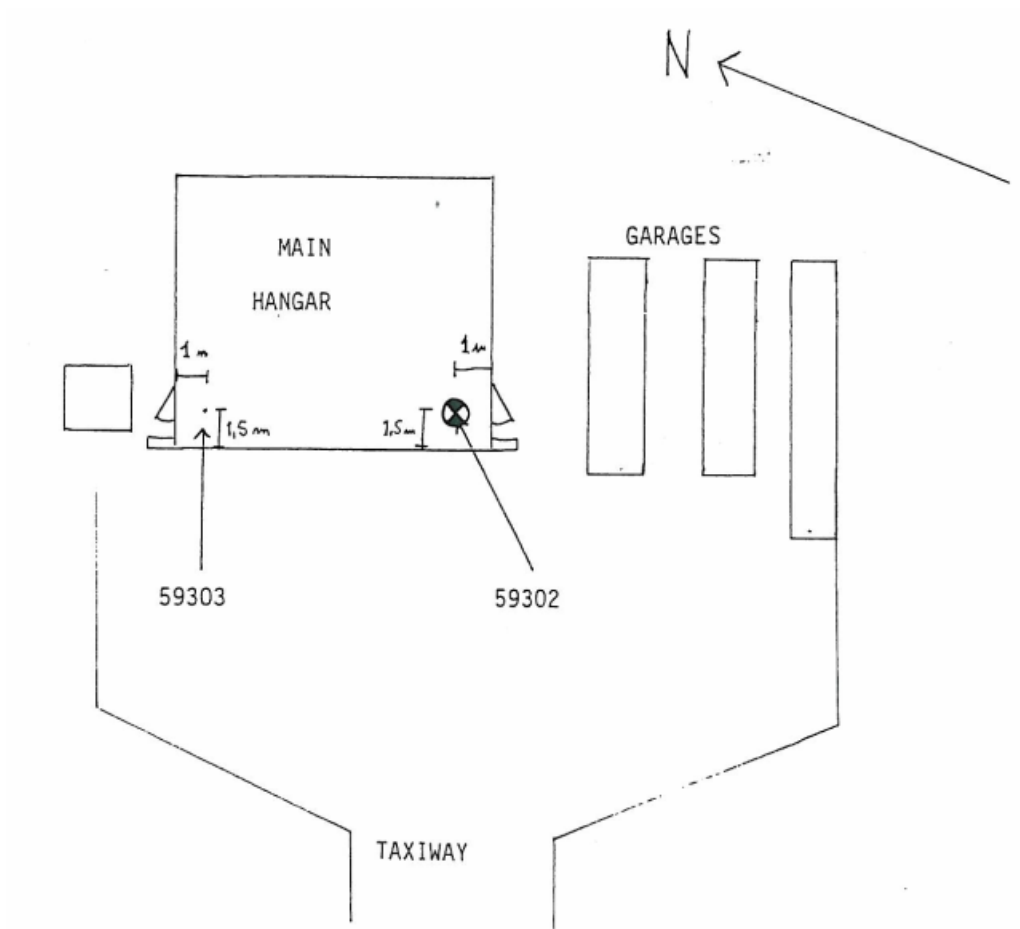

GRAVITY STATION: 59302 Nerlerit Inaat – Hangar south

Coordinates (° ' "): 70 44 23 -22 39 14

Elevation (m): 12

Gravity value (mGal): 982614.96

Monumentation:

On the floor, on the south-west corner of the big hangar.

Datum: Absolute '88 (?)

Described by:
Kristian Keller 1993