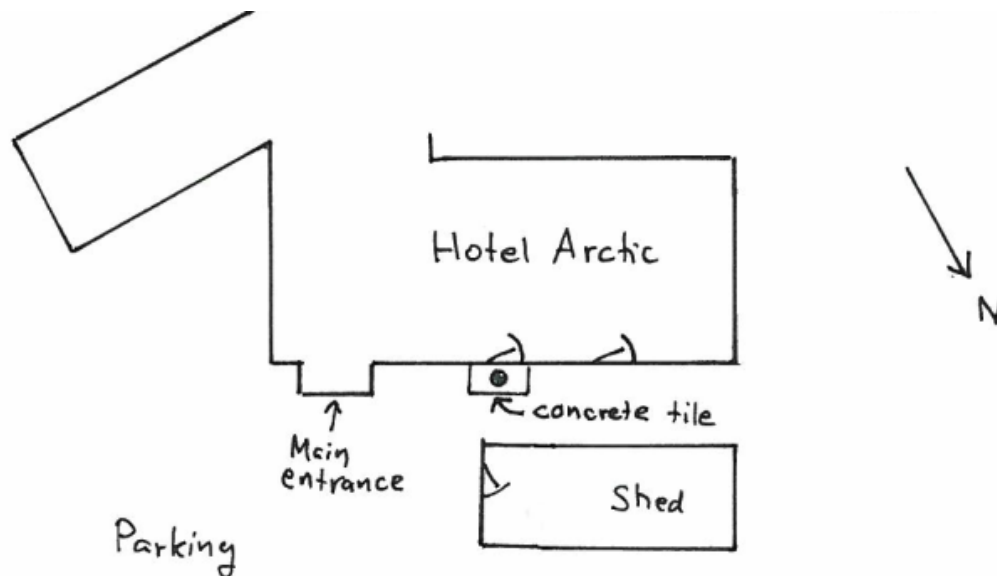

GRAVITY STATION: 59101 Ilulissat Hotel Arctic

Coordinates (° ' "): 69 13 37 -51 05 35

Elevation (m):

Gravity value (mGal): 982481.80

Monumentation:

Ilulissat. Hotel Arctic. On concrete tile in front of door to kitchen approx. 12 m to the right of the main entrance.