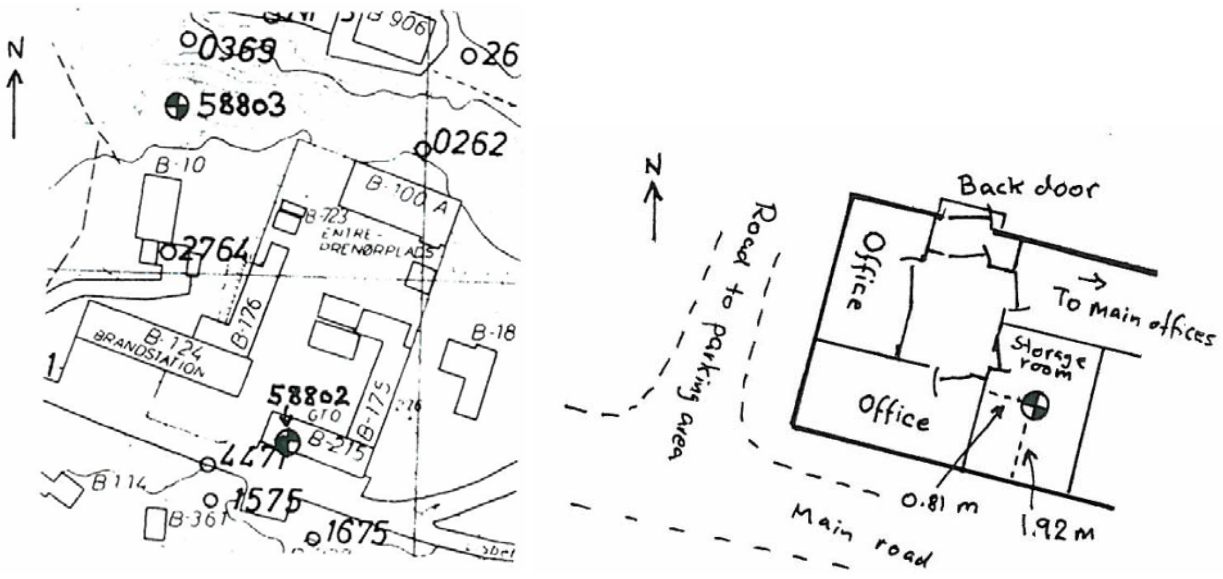

# GRAVITY STATION: 58802 Ilulissat Absolute

Coordinates (° ' "): 69 13 14 -51 06 03

Elevation (m): 26.71

Gravity value (mGal): 982483.40

Monumentation: Bronze plug

Station in storage room in basement of GTO (later NUNATEK) main office, bldg. B-215. On concrete floor, 192 cm from S-side of room, 81 cm from W side of room.

Datum: Absolute

Described by:  
RF feb 1991