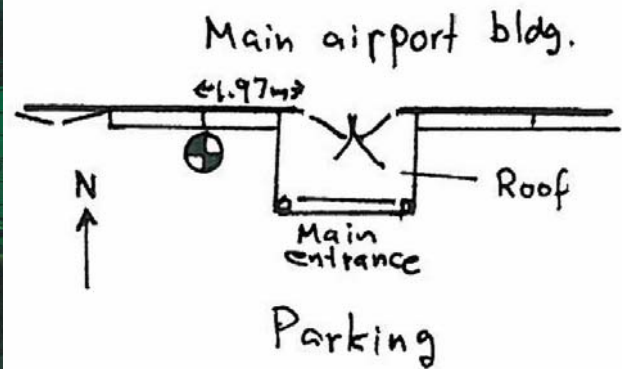

GRAVITY STATION: 58801 Ilulissat Airport

Coordinates (° ' "): 69 13 37 -51 05 35

Elevation (m): 29.1

Gravity value (mGal): 982486.93

Monumentation: Bronze plate

2 m left of the main entrance to Ilulissat airport. On pavement, approx. 50 cm in front of the bronze plate. Level of pavement 8.5 cm below plate.