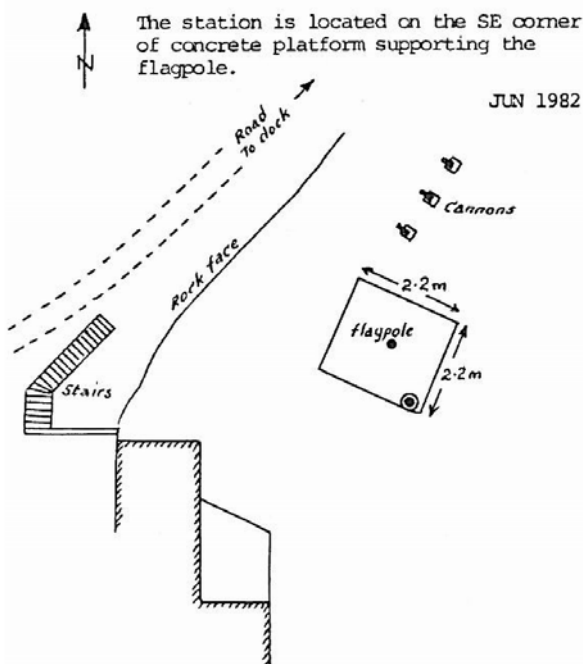

GRAVITY STATION: 58202 Ilulissat Flagpole

Coordinates (° ' "): 69 13 20 -51 06 07

Elevation (m): 18

Gravity value (mGal): 982484.89

Monumentation:

Ilulissat, flagpole of cliff between dock and KGH store. On SE-corner of concrete foundation, approx. 30 cm from the edge. Not monumented.

Datum: IGSN71

Described by:
RF, KE, PW 1982