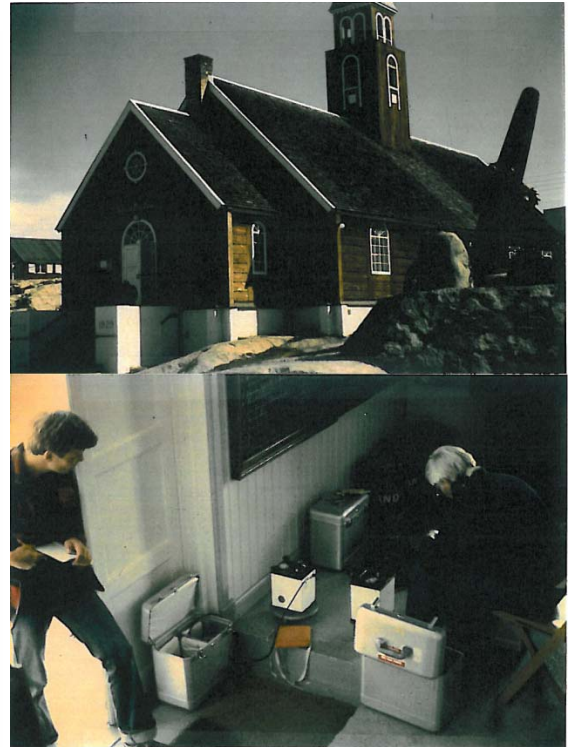

Datum: IGSN71

Described by:
RF, KE, PW 1982