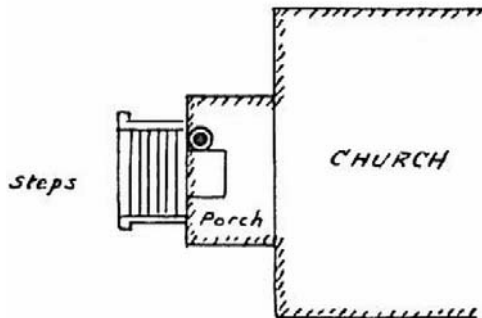

GRAVITY STATION: 58201 Ilulissat Church

Coordinates (° ' "): 69 13 16 -51 06 55

Elevation (m): 11

Gravity value (mGal): 982485.39

Monumentation:

Ilulissat church. On concrete floor to the left inside the doors in the porch. 30 cm from the wall, 30 cm from the edge and 220 cm from the north wall.

The station is located in the porch entrance to the church, just inside the doorway and N of the recessed entrance portal. It is 50cm N of the well wall and 30cm E of the W wall. The station is not monumented.