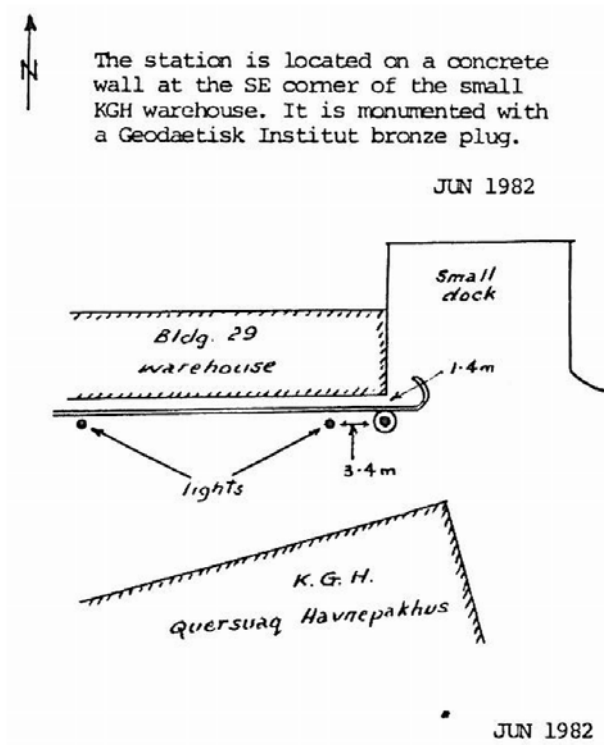

## GRAVITY STATION: 48201 Upernavik Dock

Coordinates (° ' "): 72 47 17 -56 09 20

Elevation (m): 4

Gravity value (mGal): 982738.66

Monumentation: Bronze plate

On concrete edge behind building B-29 in the dock. Monumented with GI bronze plate.

Datum: IGSN71

Described by:  
RF, KE, PW 1982