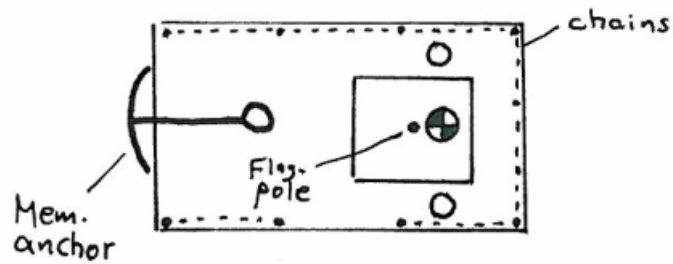

GRAVITY STATION: 38802 Thule Air Base Memorial anchor

Coordinates (° ' "): 76 32 18 -68 47 38

Elevation (m): 26.91

Gravity value (mGal): 982921.50

Monumentation: Bronze bolt

Thule Air Base. Backup point for absolute gravity station. On concrete foundation for memorial anchor E of bldg 837 - "Ministeriet".