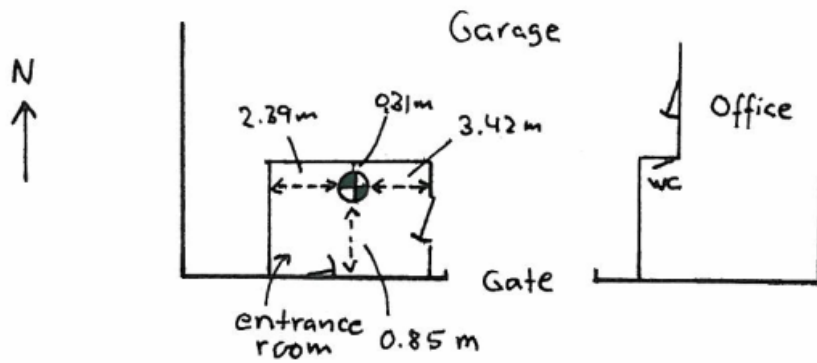

## GRAVITY STATION: 38801 Thule Air Base Absolute

Coordinates (° ' "): 76 32 18 -68 48 06

Elevation (m): 26.85

Gravity value (mGal): 982921.57

Monumentation: Bronze plate

Thule Air Base.  
Base motor pool.  
Entrance room on S  
side of bldg.  
Thick concrete floor.