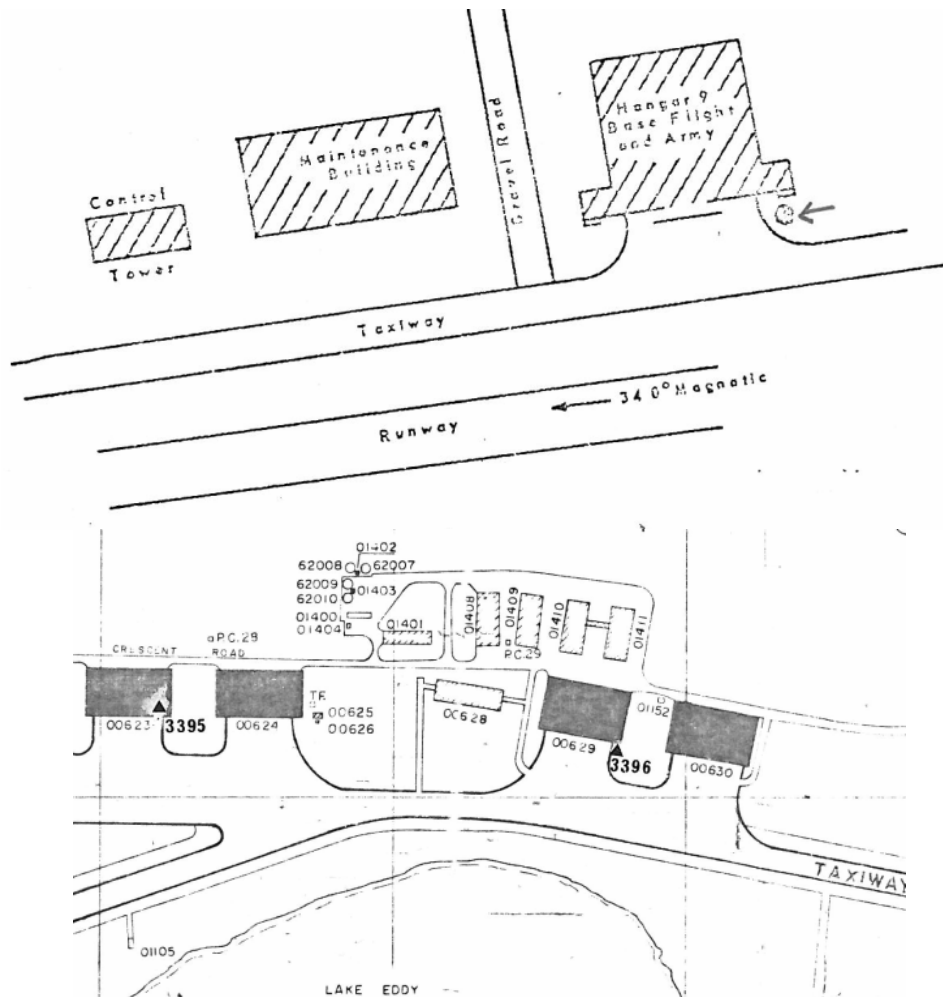

# GRAVITY STATION: 3396 Thule K

Coordinates (° ' "): 76 32 06 -68 42 18

Elevation (m): 76.5

Gravity value (mGal): 982914.29

Monumentation:

The station is located on Thule Air Base hangar 9, formerly air rescue hangar, now used by Base Flight and U.S. Army. Hangar 9 is the second building (first hangar) east of the control tower. Observations were made outside the hangar on the ground 3 meters south of the eastern end of the large hangar doors, and approx. 3 meters east of the concrete. All directions are relative to true north.