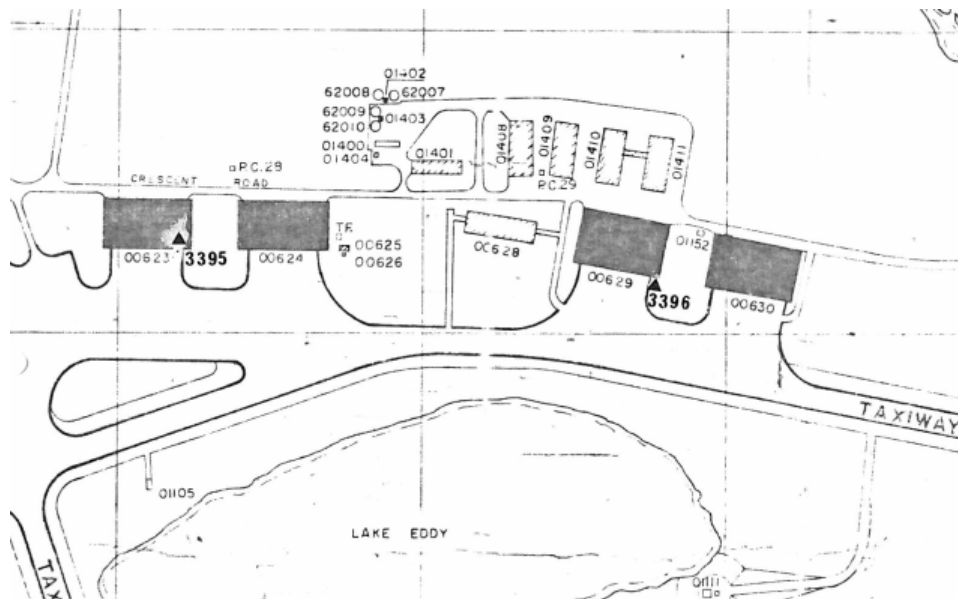

GRAVITY STATION: 3395 Thule Air Base – Hangar 7

Coordinates (° ' "): 76 32 06 -68 43 30

Elevation (m): 78

Gravity value (mGal): 982913.75

Monumentation: Bronze plate

In the SE-corner of Hangar 7, monumented by GI bronze plate. Station is located in a secure area. Access to the station is made at the entrance to the civilian passenger waiting area from the apron, to the left along the main hangar rails. Station is identical to IGSN station Thule J. Plate could not get relocated in 1989.

Datum: IGSN71

Described by:
Weng 1976