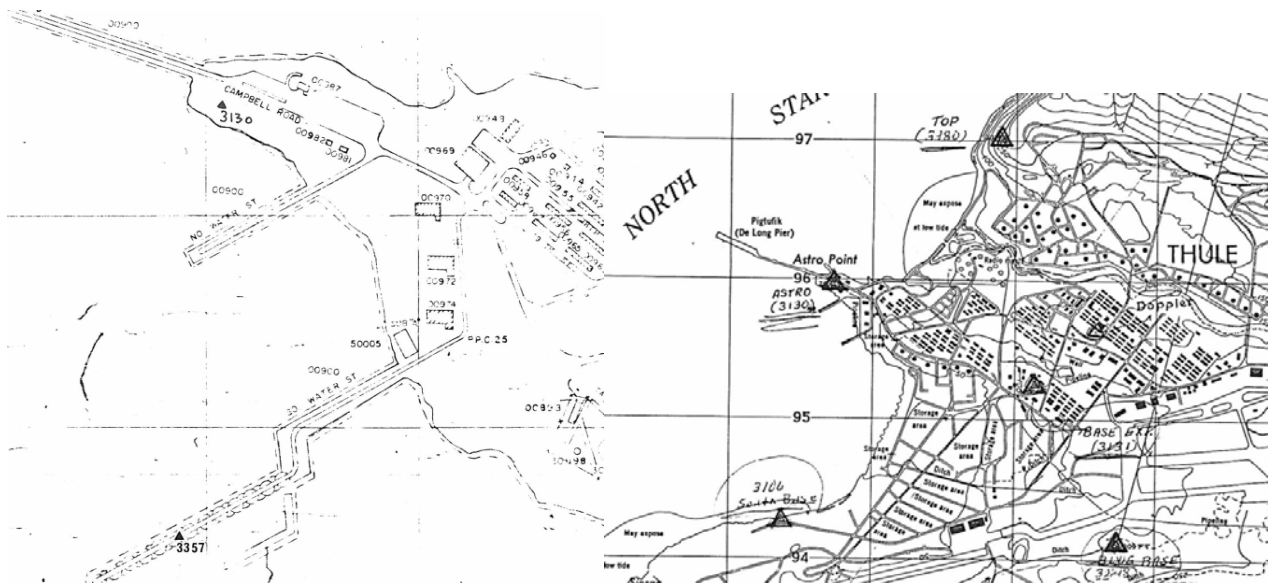

## GRAVITY STATION: 3357 Thule Air Base

Coordinates (° ' "): 76 32 12 -68 50 24

Elevation (m): 2.94

Gravity value (mGal): 982925.48

Monumentation:

Thule Air Base, sea level reference point. On pier where the “powership” previously was moored.

Datum: IGSN71

Described by:  
Jon Olsen 1976  
Weng 1976