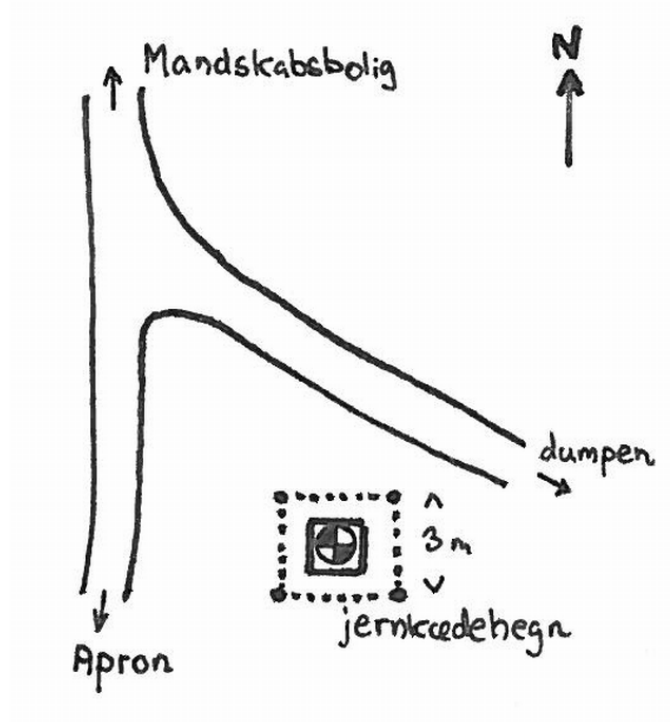

## GRAVITY STATION: 1001 Station Nord Astro

Coordinates (° ' "): 81 36 02 -16 39 12

Elevation (m): 39.8

Gravity value (mGal):

Monumentation: Bolt

Station Nord, north-east Greenland. 70 cm concrete pillar, fenced by a low iron chain fence. Monumented by bronze plug. Gravity station on top of pillar.

Described by:  
Sinding 1980