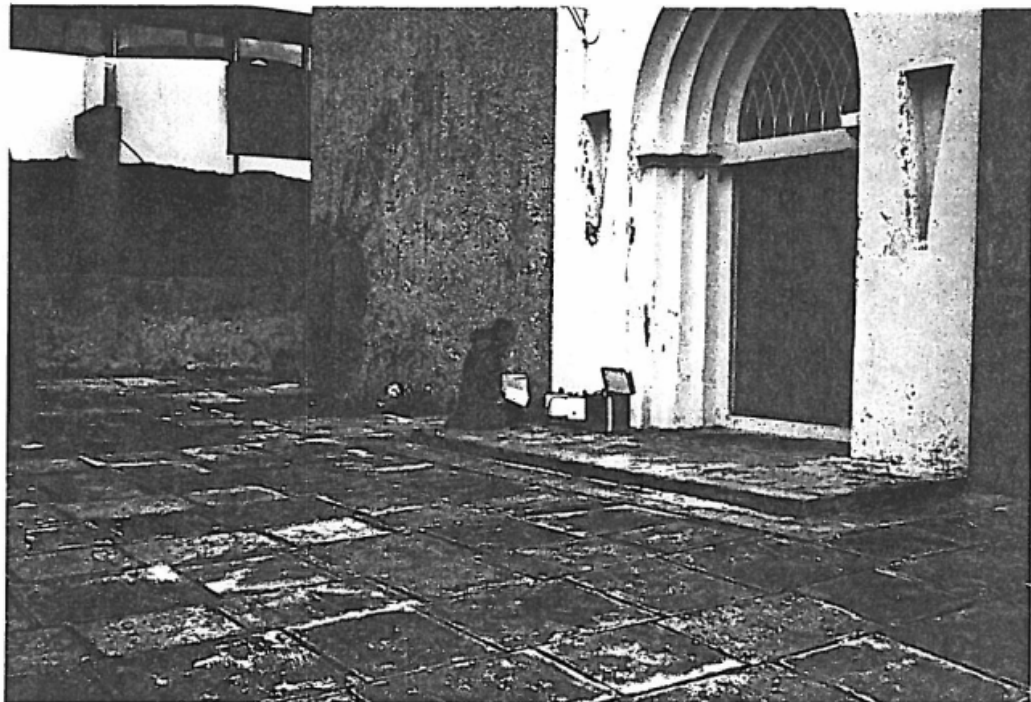

GRAVITY STATION: 766 Vagur Church

Coordinates (° ' "): 61 28 30 -06 48 30

Elevation (m): ca. 20

Gravity value (mGal): 982040.95

Monumentation:

Våg kirke. Til venstre for indgangsdør på stort, støbt betontrin, ca. 10 cm højt.

Vagur church, Suduroy. At the wall to the left of the main entrance door on large concrete step, ca. 10 cm above ground.

Datum: IGSN

Described by:
RF 1984