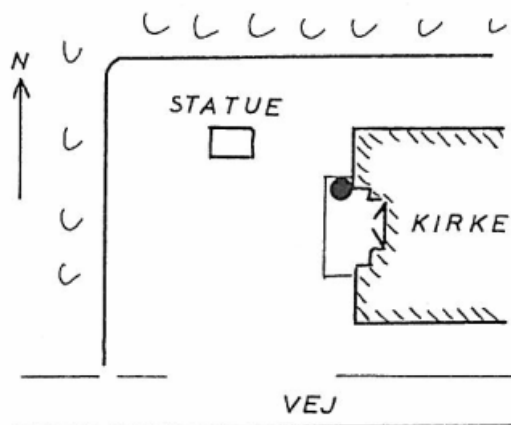

GRAVITY STATION: 766 Vagur Church

Coordinates (° ' "): 61 28 30 -06 48 30

Elevation (m): ca. 20

Gravity value (mGal): 982040.95

Monumentation:

Våg kirke. Til venstre for indgangsdør på stort, støbt betontrin, ca. 10 cm højt.

Vagur church, Suduroy. At the wall to the left of the main entrance door on large concrete step, ca. 10 cm above ground.

Datum: IGSN

Described by:
RF 1984