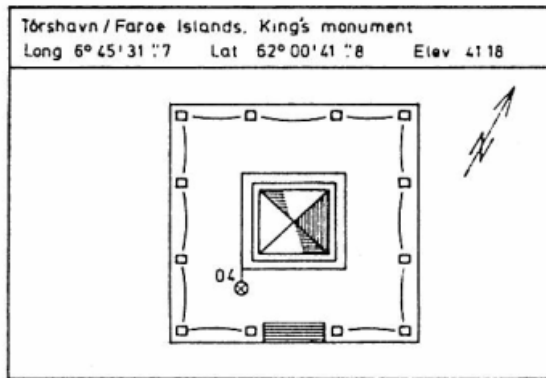

GRAVITY STATION: 765 Torshavn Kings Monument

Coordinates (° ' "): 62 00 42 -06 45 32

Elevation (m): 41.18

Gravity value (mGal): 982085.90

Monumentation:

Torshavn. Foran "Kongemonumentet".

Torshavn. In front "Kings Monument" memorial cairn.