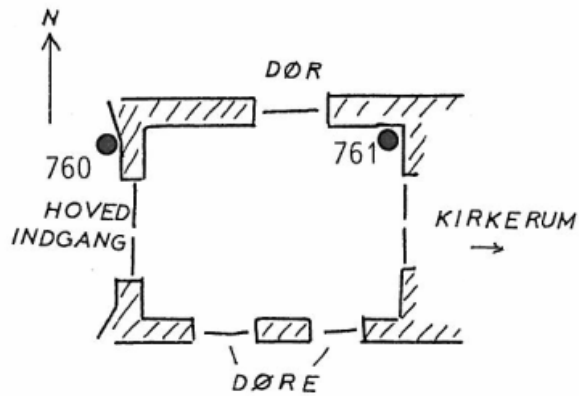

## GRAVITY STATION: 761 Eidi Church

Coordinates (° ' "): 62 18 00 -07 05 24

Elevation (m): ca. 10

Gravity value (mGal): 982101.51

Monumentation:

Ejde kirke. Sta. 760 til venstre for hovedindgangen ved knæk i muren. Sta. 761 i våbenhusets NØ-lige hjørne på klinkegulv.

Eidi church. Station 760 to the left of main entrance door in 45° corner. Station 761 is just inside church, NE corner in porch on tiled floor.

Datum: IGSN

Described by:  
RF 1984