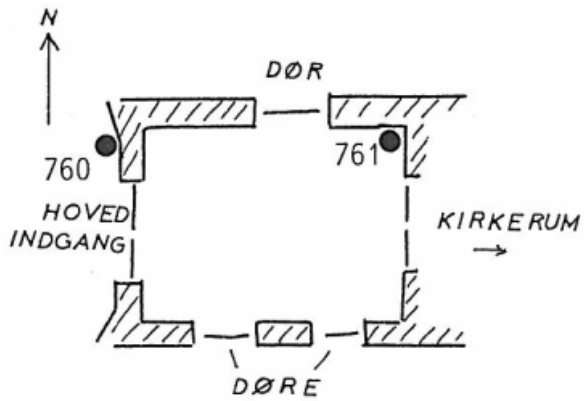

GRAVITY STATION: 760 Eidi Church

Coordinates (° ' "): 62 18 00 -07 05 24

Gravity value (mGal): 982101.56

Elevation (m): ca. 10

Monumentation:

Ejde kirke. Sta. 760 til venstre for hovedindgangen ved knæk i muren. Sta. 761 i våbenhusets NØ-lige hjørne på klinkegulv.

Eidi church. Station 760 to the left of main entrance door in 45° corner. Station 761 is just inside church, NE corner in porch on tiled floor.

Datum: IGSN

Described by:
RF 1984