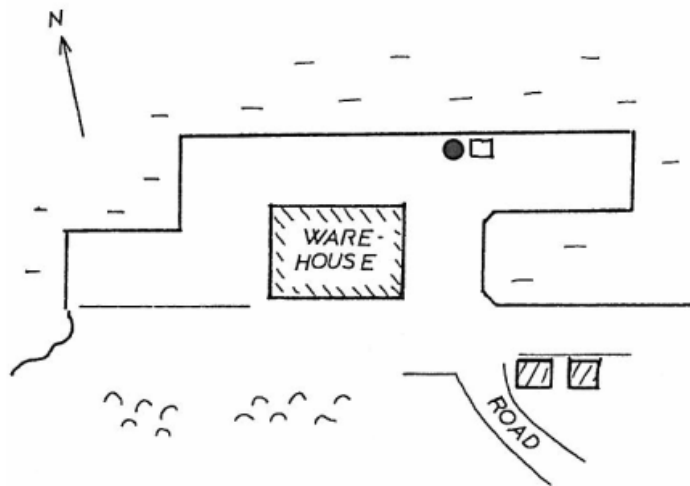

GRAVITY STATION: 758 Sørvagur Dock

Coordinates (° ' "): 62 04 24 -07 19 42

Elevation (m): 2

Gravity value (mGal): 982088.85

Monumentation:

Stationen er umiddelbart vest for resterne af gammelt pumpeanlæg midt for kajen på sydsiden af Sørvåg Fjord.

Sørvagur pier. Station is at front of the pier, just W of the remnants of an old pump. Concrete pier.

Datum: IGSN

Described by:
RF 1984