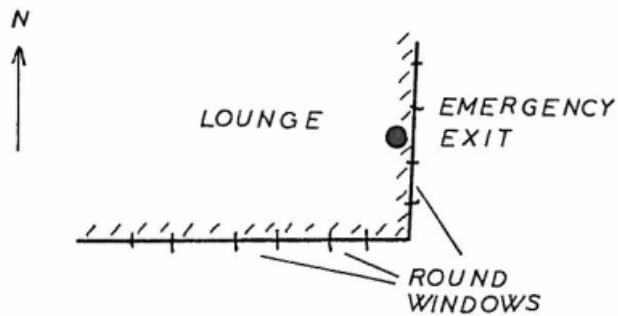

GRAVITY STATION: 757 Vagar Airport Lounge

Coordinates (° ' "): 62 04 06 -07 16 48

Elevation (m): ca. 80

Gravity value (mGal): 982076.04

Monumentation:

Vagar air terminal. I venteområde i den østlige del af hallen ved nødudgangen. Flisegulv.

Vagar airport. In lounge (waiting area) in the eastern end of the terminal building. Station in front of emergency exit. Tiled floor.

Datum: IGSN

Described by:
RF 1984