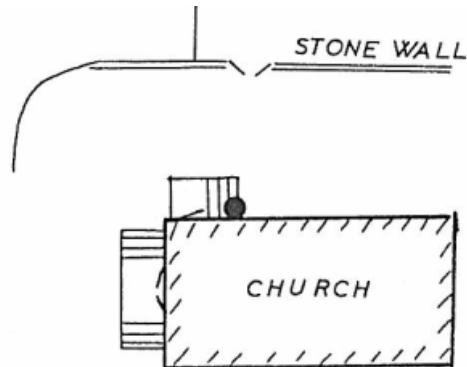

## GRAVITY STATION: 755 Vidareidi Church

Coordinates (° ' "): 62 21 42 -06 32 30

Elevation (m): ca. 20

Gravity value (mGal): 982113.10

Monumentation:

Vidarejde kirke. Nederste trappe-  
trin af 3, 40 cm fra kirkemuren,  
ved dør på N-siden af kirken.

Vidareidi church. On lower step of  
stairs leading to the northern door  
of the chairs. Measurement on step  
taken 40 cm from church wall.

Datum: IGSN

Described by:  
RF 1984