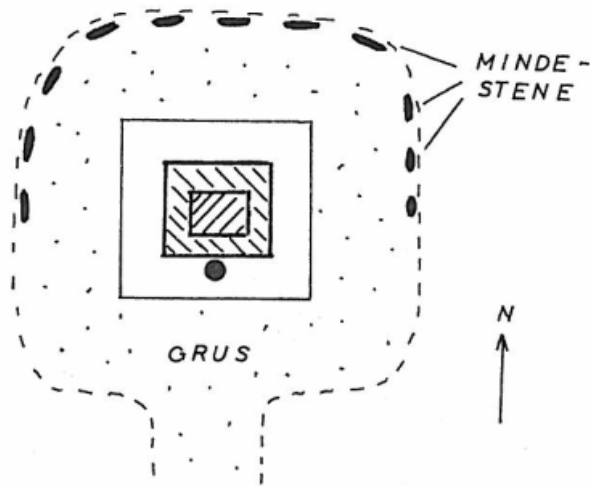

GRAVITY STATION: 754 Klaksvik Monument

Coordinates (° ' "): 62 13 36 -06 35 00

Elevation (m): 10

Gravity value (mGal): 982103.57

Monumentation:

Klaksvig. Mindelund syd for kirken.
Midt på støbt kant i jordniveau,
ret foran mindemonument.

Klaksvik. At concrete base of
memorial, situated in a small
green fenced area across from the
new church. Reading taken at the
front side of the memorial, with
smaller memorial stones in the
back.

Datum: IGSN

Described by:
RF 1984